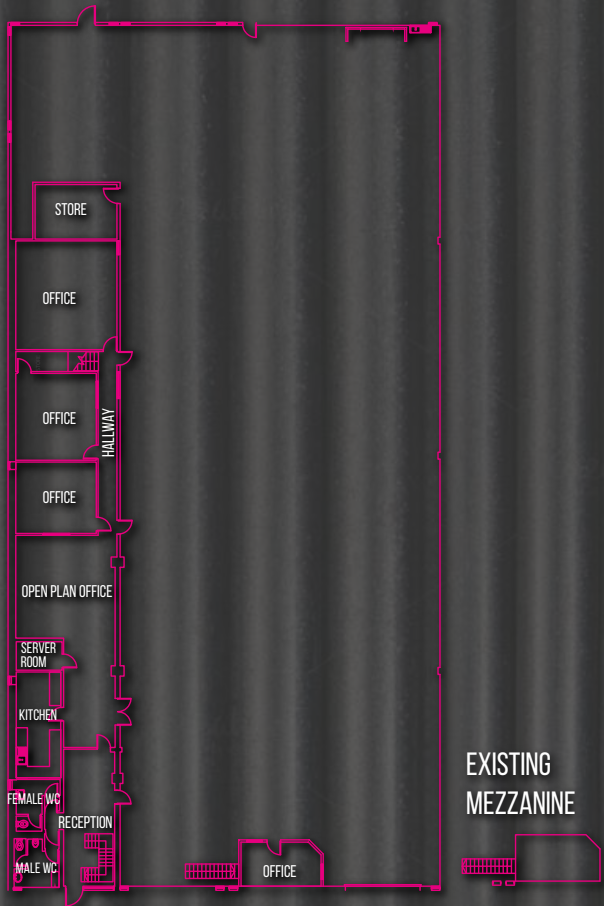

UNIT 12

CAMERON COURT

13,419 SQ FT

Unit 14 Cameron Court
can be made available to
create **25,697 SQ FT**

WINWICK
QUAY BUSINESS
PARK

EXISTING FIRST FLOOR PLAN

EXISTING GROUND FLOOR PLAN